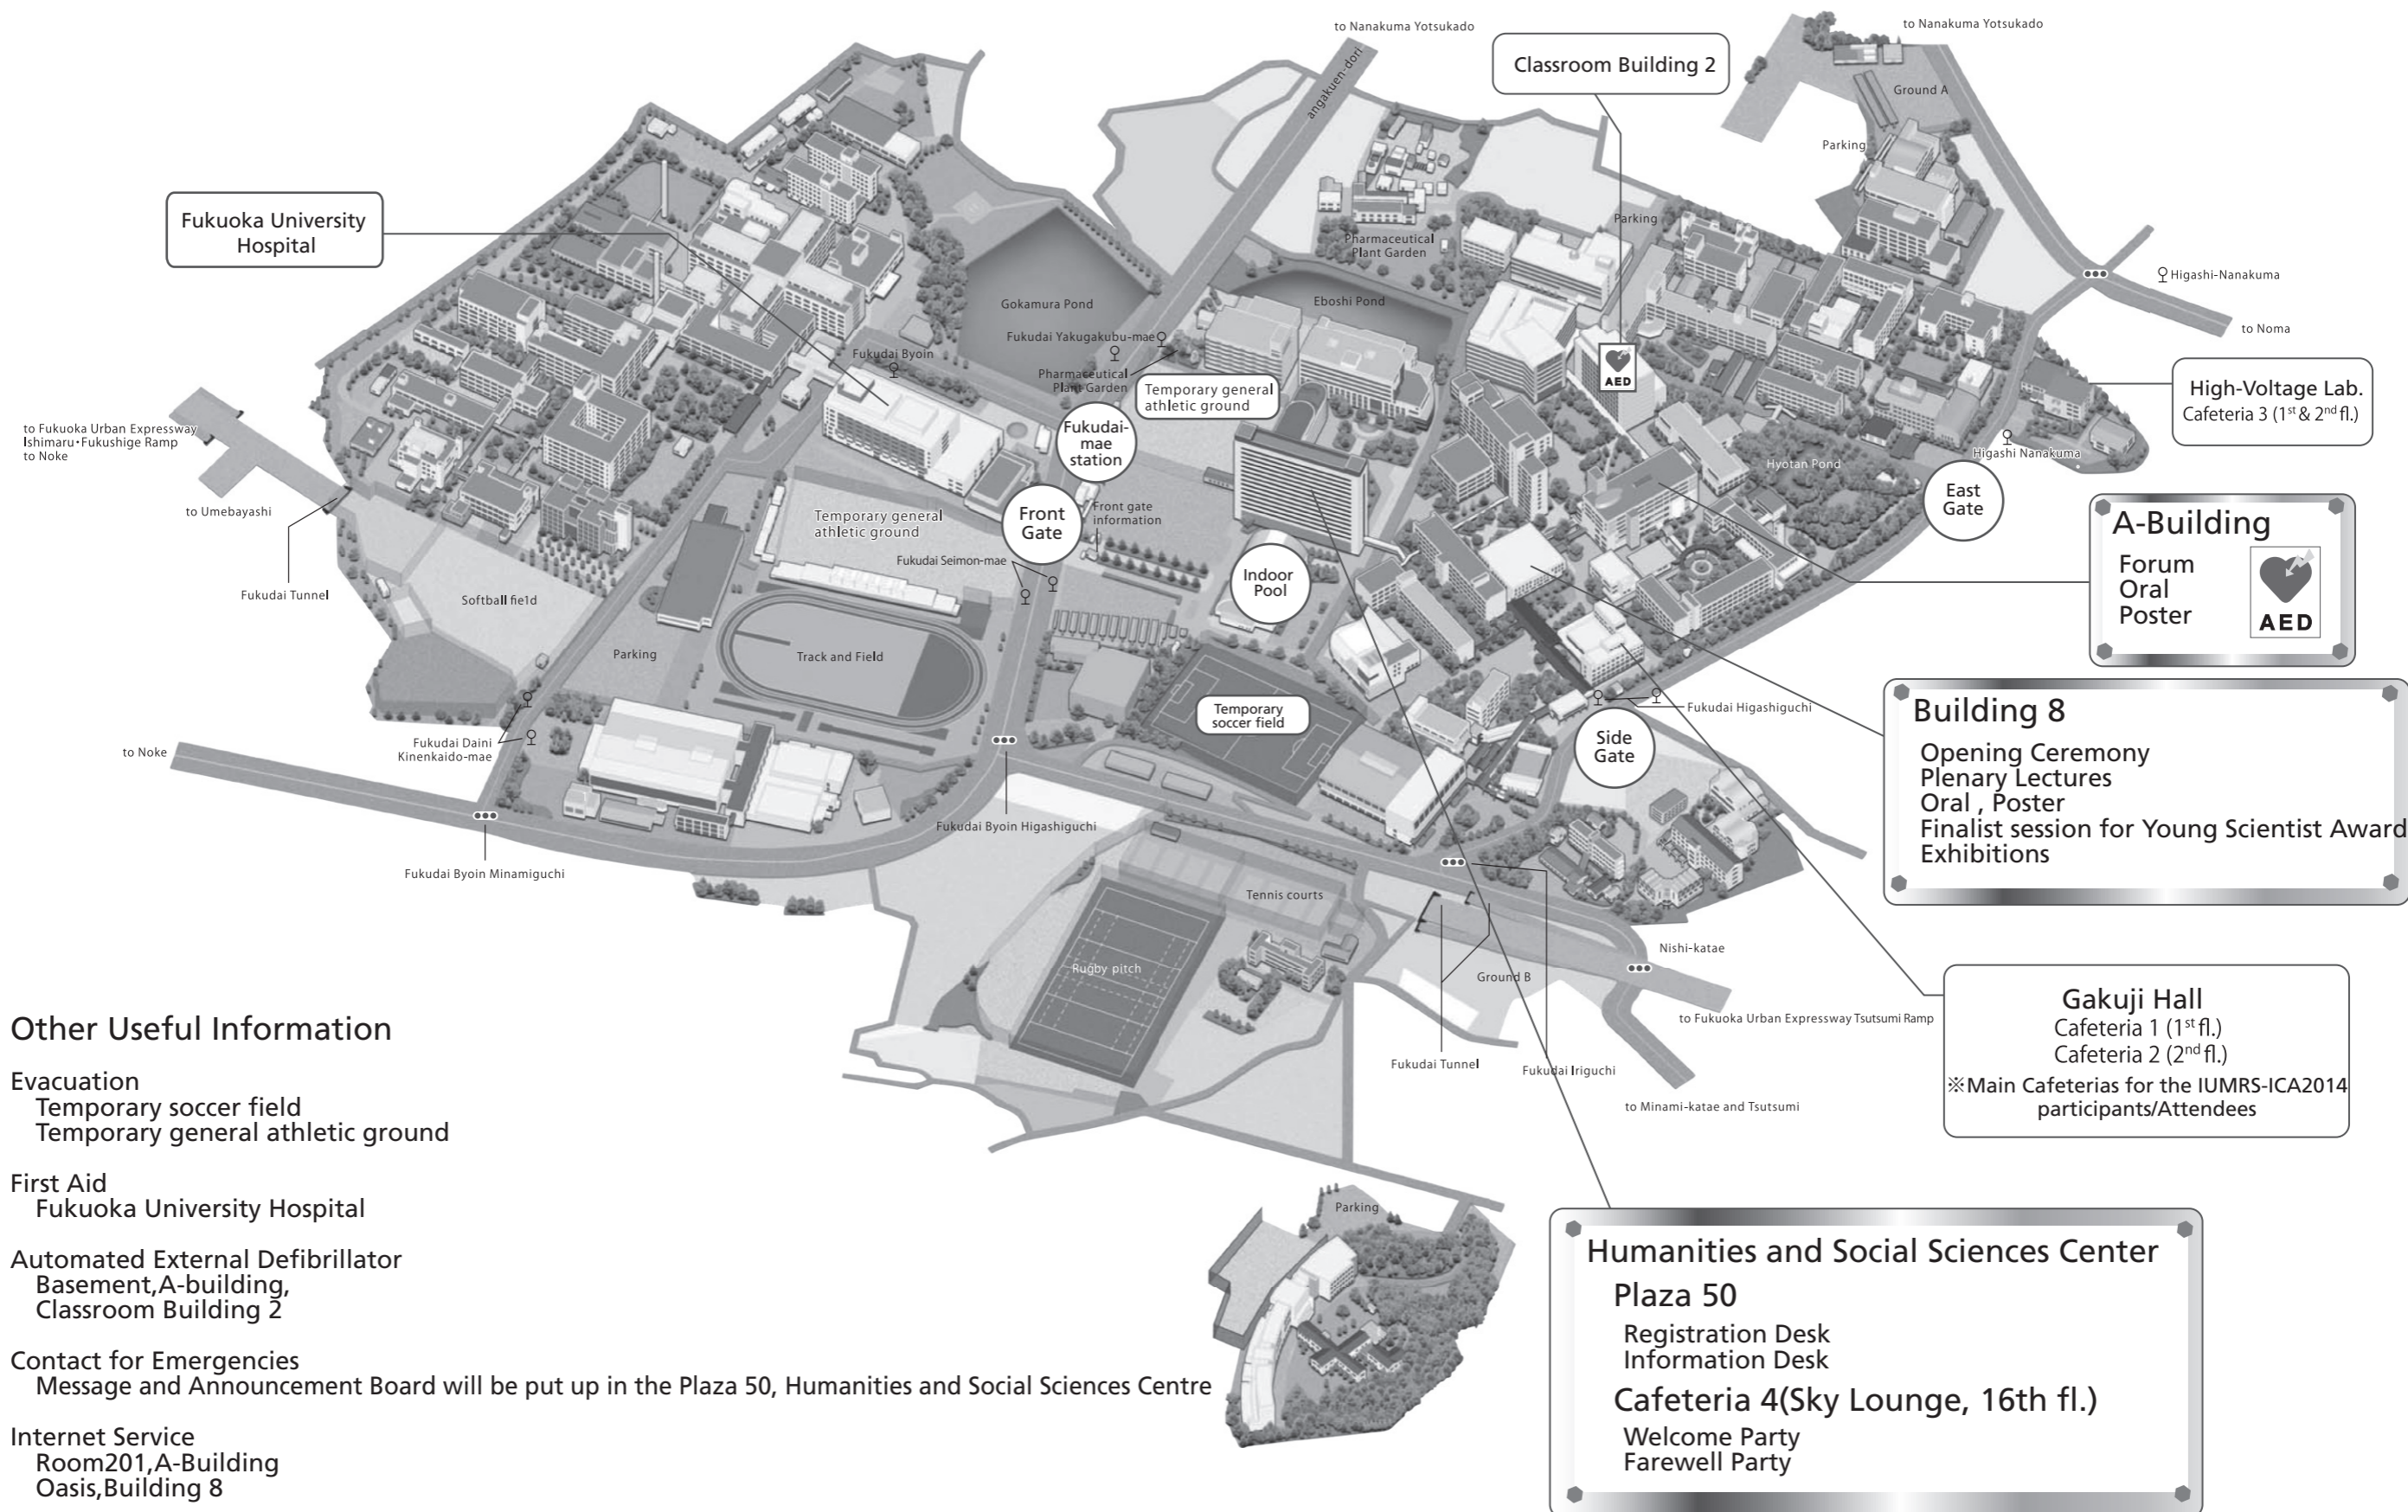

Campus Map

Other Useful Information

Evacuation
 Temporary soccer field
 Temporary general athletic ground

First Aid
 Fukuoka University Hospital

Automated External Defibrillator
 Basement, A-building,
 Classroom Building 2

Contact for Emergencies
 Message and Announcement Board will be put up in the Plaza 50, Humanities and Social Sciences Centre

Internet Service
 Room 201, A-Building
 Oasis, Building 8

○ Landmarks